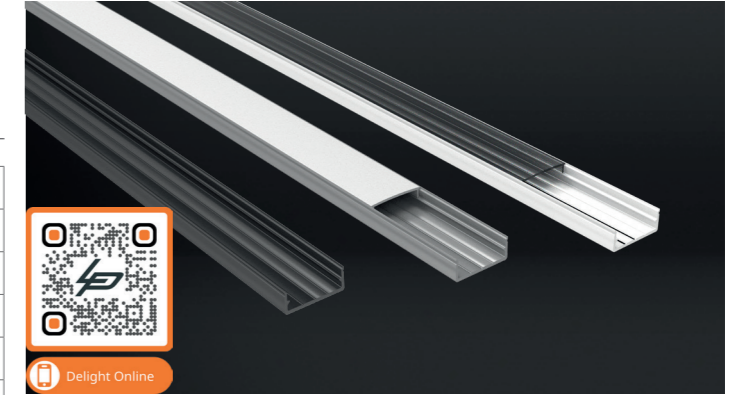

Click cover PMMA lens 60°

Product name	Alupro LED profile click cover PMMA lens 60°
Color	Aluminium
Length	2m
Width	19,7mm
Height	16,2mm
Max. LED strip power	28,8 W/m

PROFILES AND ENDCAPS

Aluminium	White	Black	
2.01.0650	-	-	Alupro LED profile click cover round 2m
2.01.0656	-	-	Alupro LED profile click cover PMMA lens 60° endcap closed
2.01.0655	-	-	Alupro LED profile click cover PMMA lens 60° endcap open

COVERS AND MOUNTING CLIPS

Article No.	
2.01.0649	Alupro LED profile click cover PMMA lens 60° transparent 2m

Wide surface mounted

Product name	Alupro LED profile wide surface mounted
Color	Aluminium, white and black
Length	2m
Width	23mm
Height	10mm
Max. LED strip power	28,8 W/m