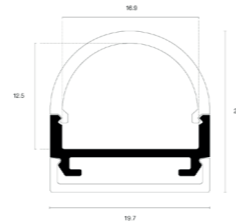

Click cover round

Product name	Alupro LED profile click cover round
Color	Aluminium
Length	2m
Width	20,2mm
Height	19,7mm
Max. LED strip power	28,8 W/m

PROFILES AND ENDCAPS

Aluminium	White	Black	
2.01.0650	-	-	Alupro LED profile click cover round 2m
2.01.0652	-	-	Alupro LED profile click cover round endcap closed round
2.01.0651	-	-	Alupro LED profile click cover round endcap open Round

Click cover square

Product name	Alupro LED profile click cover square
Color	Aluminium
Length	2m
Width	16,9mm
Height	20,2mm
Max. LED strip power	28,8 W/m

PROFILES AND ENDCAPS

Aluminium	White	Black	
2.01.0650	-	-	Alupro LED profile click cover square 2m
2.01.0654	-	-	30mm endcap closed square
2.01.0653	-	-	30mm endcap open square

Click cover PMMA lens 60°

Product name	Alupro LED profile click cover PMMA lens 60°
Color	Aluminium
Length	2m
Width	19,7mm
Height	16,2mm
Max. LED strip power	28,8 W/m

PROFILES AND ENDCAPS

Aluminium	White	Black	
2.01.0650	-	-	Alupro LED profile click cover round 2m
2.01.0656	-	-	Alupro LED profile click cover PMMA lens 60° endcap closed
2.01.0655	-	-	Alupro LED profile click cover PMMA lens 60° endcap open