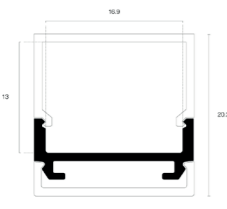

Click cover square

Product name	Alupro LED profile click cover square
Color	Aluminium
Length	2m
Width	16,9mm
Height	20,2mm
Max. LED strip power	28,8 W/m

PROFILES AND ENDCAPS

Aluminium	White	Black	
2.01.0650	-	-	Alupro LED profile click cover square 2m
2.01.0654	-	-	30mm endcap closed square
2.01.0653	-	-	30mm endcap open square

Click cover PMMA lens 60°

Product name	Alupro LED profile click cover PMMA lens 60°
Color	Aluminium
Length	2m
Width	19,7mm
Height	16,2mm
Max. LED strip power	28,8 W/m

PROFILES AND ENDCAPS

Aluminium	White	Black	
2.01.0650	-	-	Alupro LED profile click cover round 2m
2.01.0656	-	-	Alupro LED profile click cover PMMA lens 60° endcap closed
2.01.0655	-	-	Alupro LED profile click cover PMMA lens 60° endcap open