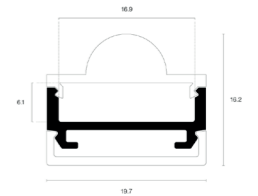

Click cover PMMA lens 60°

Product name	Alupro LED profile click cover PMMA lens 60°
Color	Aluminium
Length	2m
Width	19,7mm
Height	16,2mm
Max. LED strip power	28,8 W/m

PROFILES AND ENDCAPS

Aluminium	White	Black	
2.01.0650	-	-	Alupro LED profile click cover round 2m
2.01.0656	-	-	Alupro LED profile click cover PMMA lens 60° endcap closed
2.01.0655	-	-	Alupro LED profile click cover PMMA lens 60° endcap open

COVERS AND MOUNTING CLIPS

Article No.	
2.01.0649	Alupro LED profile click cover PMMA lens 60° transparent 2m

Wide surface mounted

Product name	Alupro LED profile wide surface mounted
Color	Aluminium, white and black
Length	2m
Width	23mm
Height	10mm
Max. LED strip power	28,8 W/m