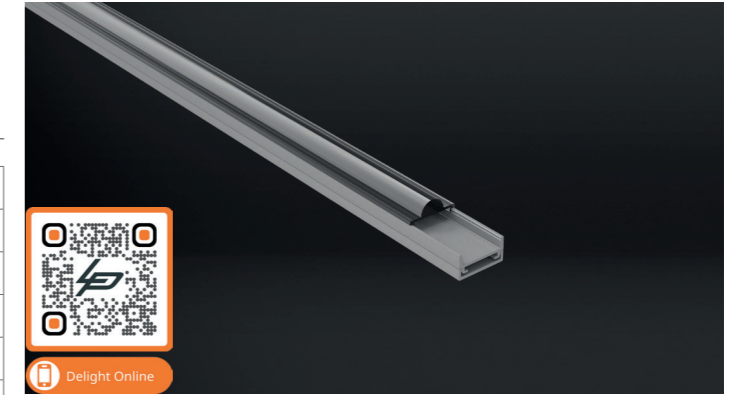

Click cover round

Product name	Alupro LED profile click cover round
Color	Aluminium
Length	2m
Width	20,2mm
Height	19,7mm
Max. LED strip power	28,8 W/m

PROFILES AND ENDCAPS

Aluminium	White	Black	
2.01.0650	-	-	Alupro LED profile click cover round 2m
2.01.0652	-	-	Alupro LED profile click cover round endcap closed round
2.01.0651	-	-	Alupro LED profile click cover round endcap open Round

Click cover square

Product name	Alupro LED profile click cover square
Color	Aluminium
Length	2m
Width	16,9mm
Height	20,2mm
Max. LED strip power	28,8 W/m

PROFILES AND ENDCAPS

Aluminium	White	Black	
2.01.0650	-	-	Alupro LED profile click cover square 2m
2.01.0654	-	-	30mm endcap closed square
2.01.0653	-	-	30mm endcap open square

Click cover PMMA lens 60°

Product name	Alupro LED profile click cover PMMA lens 60°
Color	Aluminium
Length	2m
Width	19,7mm
Height	16,2mm
Max. LED strip power	28,8 W/m

PROFILES AND ENDCAPS

Aluminium	White	Black	
2.01.0650	-	-	Alupro LED profile click cover round 2m
2.01.0656	-	-	Alupro LED profile click cover PMMA lens 60° endcap closed
2.01.0655	-	-	Alupro LED profile click cover PMMA lens 60° endcap open

COVERS AND MOUNTING CLIPS

Article No.	
2.01.0649	Alupro LED profile click cover PMMA lens 60° transparent 2m

Wide surface mounted

Product name	Alupro LED profile wide surface mounted
Color	Aluminium, white and black
Length	2m
Width	23mm
Height	10mm
Max. LED strip power	28,8 W/m