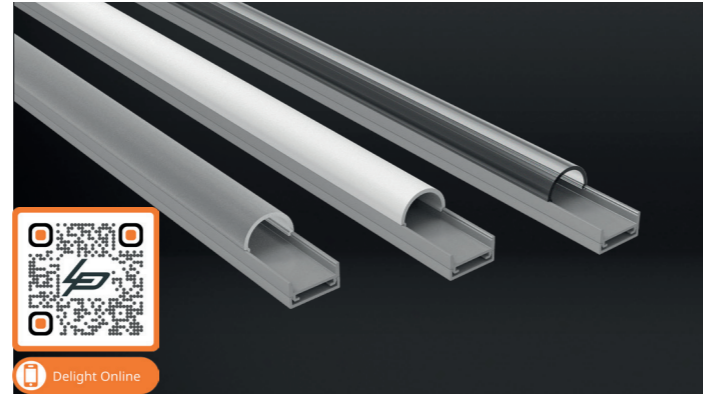

Click cover round

Product name	Alupro LED profile click cover round
Color	Aluminium
Length	2m
Width	20,2mm
Height	19,7mm
Max. LED strip power	28,8 W/m

PROFILES AND ENDCAPS

Aluminium	White	Black	
2.01.0650	-	-	Alupro LED profile click cover round 2m
2.01.0652	-	-	Alupro LED profile click cover round endcap closed round
2.01.0651	-	-	Alupro LED profile click cover round endcap open Round

Click cover square

Product name	Alupro LED profile click cover square
Color	Aluminium
Length	2m
Width	16,9mm
Height	20,2mm
Max. LED strip power	28,8 W/m

PROFILES AND ENDCAPS

Aluminium	White	Black	
2.01.0650	-	-	Alupro LED profile click cover square 2m
2.01.0654	-	-	30mm endcap closed square
2.01.0653	-	-	30mm endcap open square

Click cover PMMA lens 60°

Product name	Alupro LED profile click cover PMMA lens 60°
Color	Aluminium
Length	2m
Width	19,7mm
Height	16,2mm
Max. LED strip power	28,8 W/m

PROFILES AND ENDCAPS

Aluminium	White	Black	
2.01.0650	-	-	Alupro LED profile click cover round 2m
2.01.0656	-	-	Alupro LED profile click cover PMMA lens 60° endcap closed
2.01.0655	-	-	Alupro LED profile click cover PMMA lens 60° endcap open

COVERS AND MOUNTING CLIPS

Article No.	
2.01.0649	Alupro LED profile click cover PMMA lens 60° transparent 2m

Wide surface mounted

Product name	Alupro LED profile wide surface mounted
Color	Aluminium, white and black
Length	2m
Width	23mm
Height	10mm
Max. LED strip power	28,8 W/m